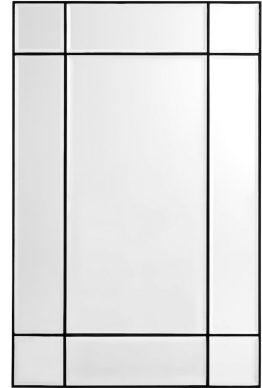

## SPECIFICATION SHEET

Item no.	112919
Item description	Mirror Beaumont bronze finish Bronze finish   bevelled mirror glass
Suitable for	Indoor use/dry locations only
Net weight (kg)	24
Net weight (lbs)	52.9

## DIMENSIONS

Dimensions (cm)	W. 90   D. 3   H. 140 cm
Dimensions (inch)	W. 35.43"   D. 1.18"   H. 55.12"
Visible mirror dimensions (cm)	L. 51   W. 101 cm
Visible mirror dimensions (inch)	L. 20.08"   W. 39.76"

## MATERIALS

112919	Mirror Beaumont bronze finish Stainless steel   Iron   MDF   Mirror glass
Stainless steel grade	SAE 201

## LOGISTIC INFORMATION

112919	Mirror Beaumont bronze finish   1 pc(s)
Carton length (m)	1.53
Carton width (m)	1.03
Carton height (m)	0.14
Carton cubage (m)	0.22063
Gross weight (kg)	26
HS code EU	70099200
Carton length (inch)	60.24
Carton width (inch)	40.55
Carton height (inch)	5.51
Carton cubage (ft)	7.79147
Gross weight (lbs)	57.3
HS code USA	7009925095
Country of origin	India