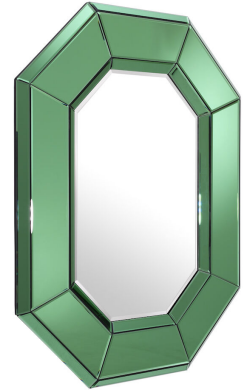

## SPECIFICATION SHEET

Item no.	111720
Item description	Mirror le Sereno green mirror glass Green mirror glass   bevelled mirror glass
Suitable for	Indoor use/dry locations only
Net weight (kg)	21.1
Net weight (lbs)	46.5

## DIMENSIONS

Dimensions (cm)	L. 106   W. 80   D. 5 cm
Dimensions (inch)	L. 41.73"   W. 31.50"   D. 1.97"
Visible mirror dimensions (cm)	L. 72   W. 45 cm
Visible mirror dimensions (inch)	L. 28.35"   W. 17.72"

## MATERIALS

111720	Mirror le Sereno green mirror glass Mirror glass   MDF
--------	---

## LOGISTIC INFORMATION

111720	Mirror le Sereno green mirror glass   1 pc(s)
Carton length (m)	0.118
Carton width (m)	0.91
Carton height (m)	0.14
Carton cubage (m)	0.01503
Gross weight (kg)	23.8
HS code EU	70099200
Carton length (inch)	4.65
Carton width (inch)	35.83
Carton height (inch)	5.51
Carton cubage (ft)	0.53
Gross weight (lbs)	52.46
HS code USA	7009925095
Country of origin	China