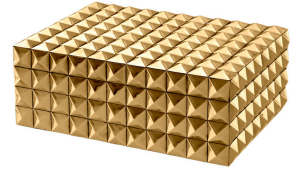

E I C H H O L T Z

EST. 1992

SPECIFICATION SHEET

Item no.	110052
Item description	Box Vivienne gold finish S Gold finish
Suitable for	Indoor use/dry locations only
Net weight (kg)	1.5
Net weight (lbs)	3.31

DIMENSIONS

Dimensions (cm)	L. 21 W. 28 H. 10 cm
Dimensions (inch)	L. 8.27" W. 11.02" H. 3.94"

MATERIALS

110052	Box Vivienne gold finish S MDF Brass
--------	---

LOGISTIC INFORMATION

110052	Box Vivienne gold finish S 1 pc(s)
Carton length (m)	0.395
Carton width (m)	0.28
Carton height (m)	0.185
Carton cubage (m)	0.02046
Gross weight (kg)	1.7
HS code EU	44209099
Carton length (inch)	15.55
Carton width (inch)	11.02
Carton height (inch)	7.28
Carton cubage (ft)	0.72
Gross weight (lbs)	3.75
HS code USA	4420904500
Country of origin	India