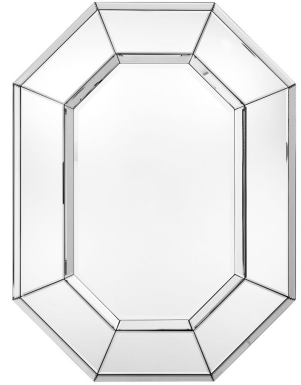

## SPECIFICATION SHEET

Item no.	110019
Item description	Mirror le Sereno Bevelled mirror glass
Suitable for	Indoor use/dry locations only
Net weight (kg)	21.1
Net weight (lbs)	46.5

## DIMENSIONS

Dimensions (cm)	L. 106   W. 80   D. 5 cm
Dimensions (inch)	L. 41.73"   W. 31.50"   D. 1.97"
Visible mirror dimensions (cm)	L. 72   W. 45 cm
Visible mirror dimensions (inch)	L. 28.35"   W. 17.72"

## MATERIALS

110019	Mirror le Sereno Mirror glass   MDF
--------	--