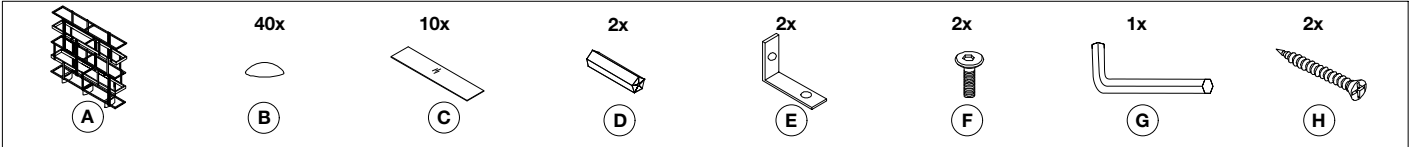

Item type

Cabinet

Item name

Mercure

Attention!

Place the item on a padded area to prevent damage to the item.

Care instructions:

Dust regularly and clean with a soft dry cloth. Remove spills immediately as moisture can cause the veneer to peel off the surface.

Eichholtz B.V.

Delfweg 52
2211 VN Noordwijkerhout
The Netherlands

🏠 www.eichholtz.com
✉ service@eichholtz.com
☎ +31 (0)252 515 850

1. Place the glass.